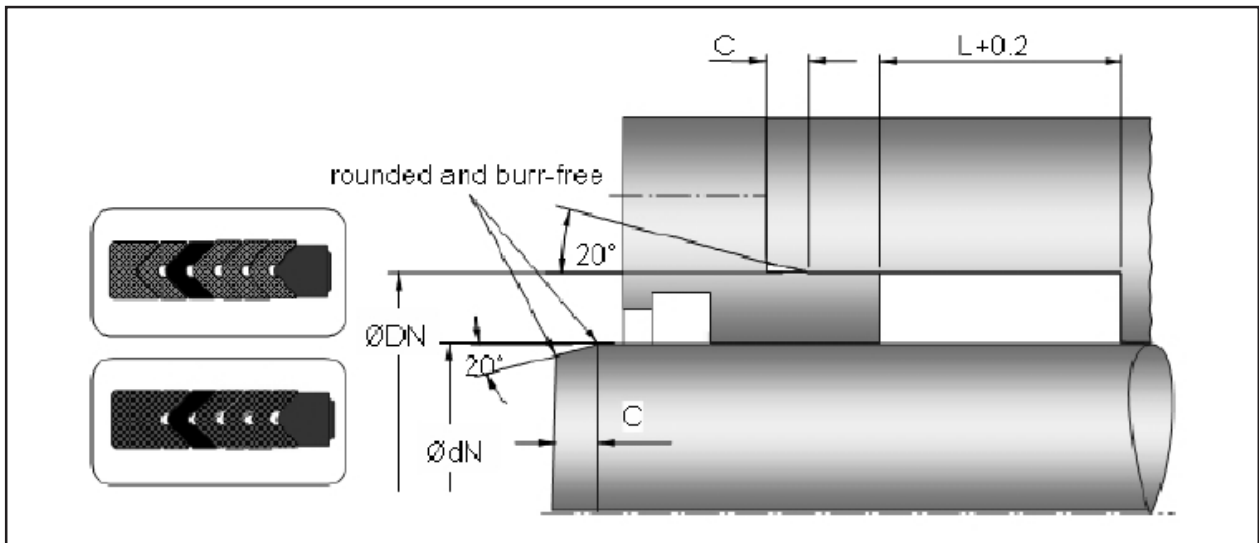

**CHEVRON PACKING**

**Features :**

Piston / Rod seal profile is a seal set consist of one or more chevron ring with a header and pressure ring.

**Material :** Header ring Cotton Fabric+ NBR, Chevron ring(fabric) Fabric+ NBR

**General Technical Data :**

Working Pressure Up to 400 bar  
 Temperature range: -20 to +100°C  
 Linear velocity 0.5 m/s.

**Surface finish :**

Roughness depth R max R a  
 Sliding surface = ≤ 2,5 µm 0,05-0,3 µm  
 Bottom of groove = ≤ 6,3 µm = ≤ 1,6 µm  
 Sides of groove = ≤ 15 µm = ≤ 3 µm

**Gap dimension :**

The largest gap dimension appearing in operation on the non-pressurised side of the seal is decisive for sealing function. Figures show the maximum permissible gap all on one side using the minimum clearance Ø and max bore / Rod Ø.

Maximum permissible gap dimension (s)  
 160 bar 260 bar 320 bar 400 bar  
 0.65 0.45 0.40 0.35

**SIZES IN MM**

SIZE I.D. X O.D. X THICKNESS	PRICE PER NO.	SIZE I.D. X O.D. X THICKNESS	PRICE PER NO.	SIZE I.D. X O.D. X THICKNESS	PRICE PER NO.
7.5 x 16	230.10	19 x 32 x 24	252.00	25 x 38 x 18.5	410.10
10 x 18 x 16	230.10	20 x 32 x 18.5	252.00	25 x 40 x 17	410.10
10 x 22 x 18	230.10	20 x 33 x 22	360.00	25 x 40 x 26	410.10
15.87 x 28.57 x 23.01 (5/8" x 1.1/8" x 29/32")	230.10	20.3 x 34 x 24	360.00	25 x 41.5 x 28	440.10
16 x 25 x 14.5	230.10	22 x 35 x 18.5	360.00	26 x 42 x 29	440.10
16 x 32 x 20	230.10	24 x 40 x 29	360.00	28 x 36 x 24	440.10
17 x 30	300.00	25 x 37 x 18	360.00	28 x 43 x 23	480.00
18 x 28 x 18.5	230.10	25 x 38 x 18	410.10	28.57 x 41.27 x 22.22 (1.1/8" x 1.5/8" x 7/8")	440.10